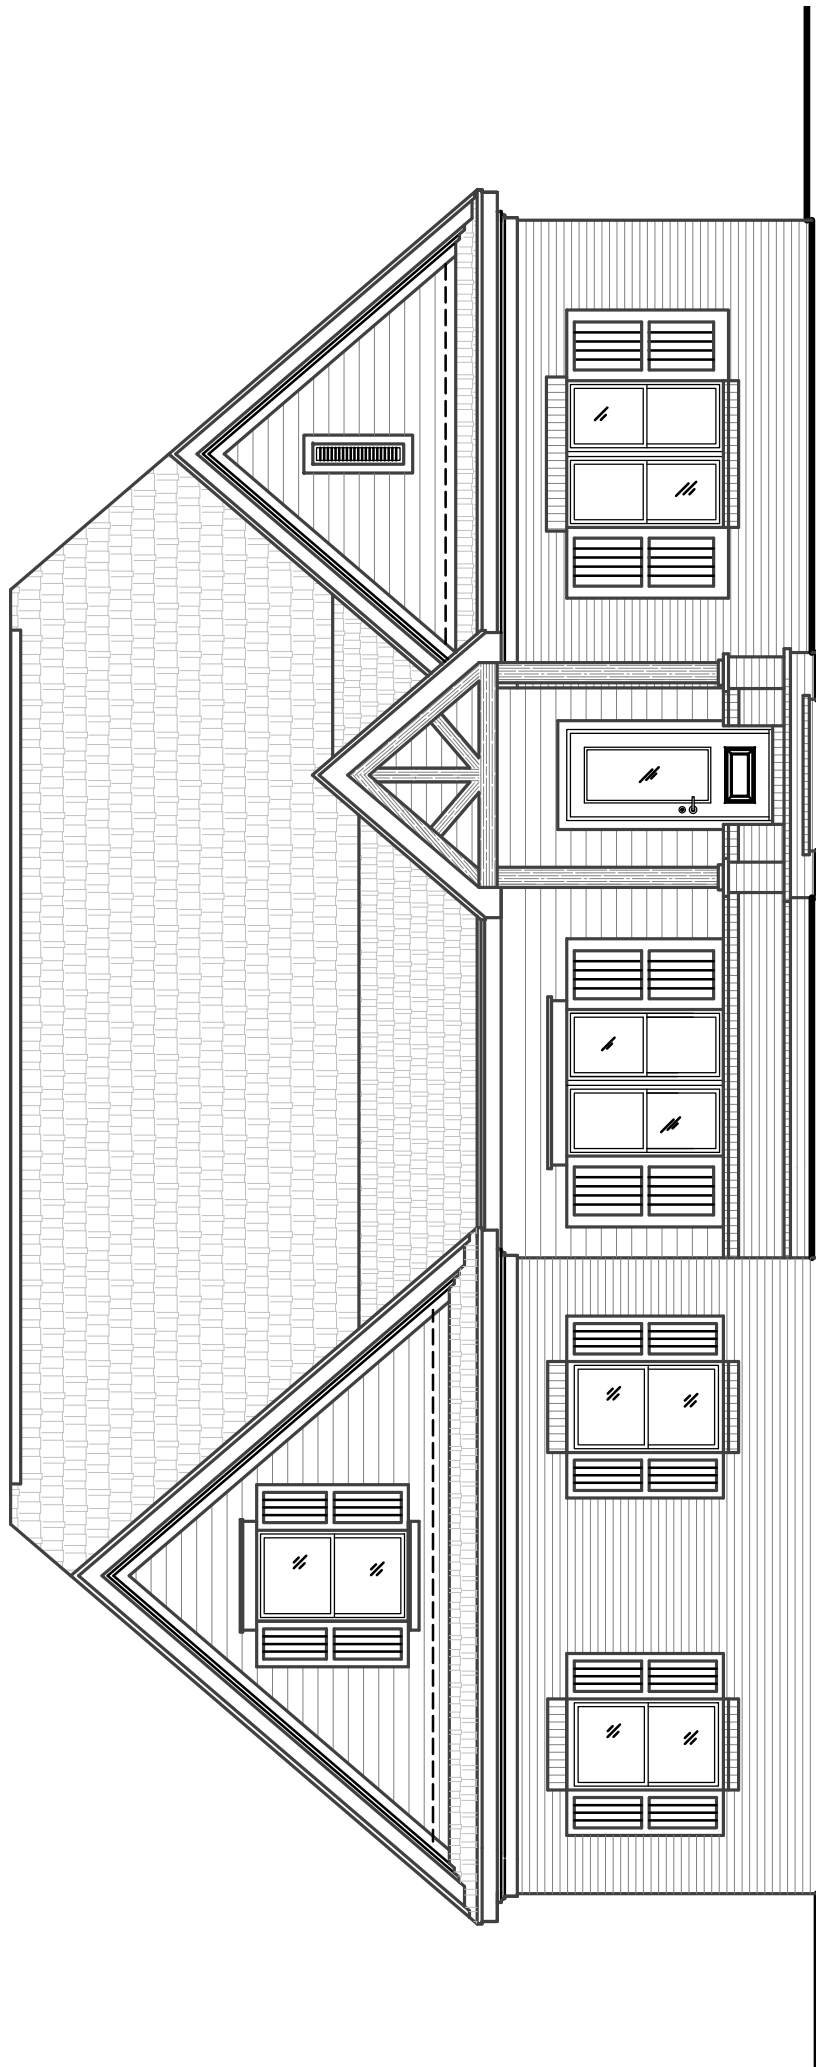

OVERALL WIDTH: 54'-8"
OVERALL DEPTH: 64'-7"
CDG# 2409-55-67

THE BELLE

APPROXIMATE AREA:

LIVING DOWN -	2032
UP HEATED -	377
TOTAL HEATED -	2409
GARAGE -	483
PORCHES -	309
TOTAL COVERED -	3201

FRONT ELEVATION

OVERALL WIDTH: 54'-8"
OVERALL DEPTH: 64'-7"
CDG# 2409-55-67